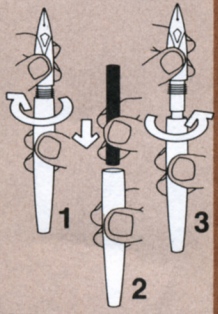

Pull off cap
FOUNTAIN PEN
Skríp® Cartridge Fill

Ink Cartridge
SHEAFFER

Slim Ink Cartridge®
SHEAFFER

Pull off cap
FOUNTAIN PEN
Converter Fill

MECHANICAL PENCIL

PENCIL
Eraser & Lead Storage

DESK SET

SHEAFFER®

Congratulations! You now own one of the world's finest writing instruments.

Every SHEAFFER writing instrument features hand-crafted excellence and painstaking attention to detail and carries the famous "WHITE DOT™", the SHEAFFER symbol of quality and excellence for over 70 years. SHEAFFER EATON offers today's complete line of writing instruments in fountain pen, rolling micro-tip marker, ballpoint or mechanical pencil in a wide selection of elegant styles and finishes.

Pittsfield, Massachusetts • Ft. Madison, Iowa
Printed in U.S.A. **B728-4740-C**

SHEAFFER EATON **TEXTRON**

Sheaffer, Eaton Division of Textron Inc.

Pull off Cap ROLLING BALL/ MARKER

BALLPOINT Twist Mechanism

BALLPOINT Safeguard Clip Mechanism