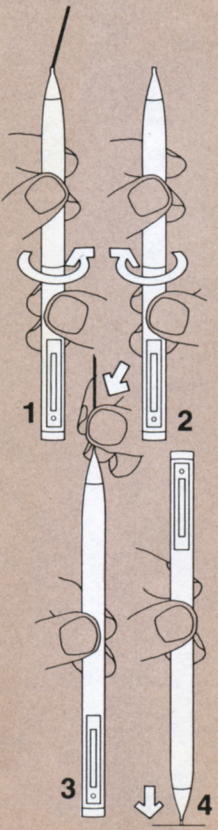

Pull off cap
FOUNTAIN PEN
Skríp® Cartridge Fill

Ink Cartridge
SHEAFFER

Slim Ink Cartridge®
SHEAFFER

Pull off cap
FOUNTAIN PEN
Converter Fill

MECHANICAL PENCIL

PENCIL
Eraser & Lead Storage

DESK SET

SHEAFFER®

Congratulations! You now own one of the world's finest writing instruments.

Every SHEAFFER writing instrument features hand-crafted excellence and painstaking attention to detail and carries the famous "WHITE DOT™", the SHEAFFER symbol of quality and excellence for over 70 years. SHEAFFER EATON offers today's complete line of writing instruments in fountain pen, rolling micro-tip marker, ballpoint or mechanical pencil in a wide selection of elegant styles and finishes.

Pittsfield, Massachusetts • Ft. Madison, Iowa
Printed in U.S.A. **B728-4740-C**

SHEAFFER EATON **TEXTRON**

Sheaffer, Eaton Division of Textron Inc.

Pull off Cap ROLLING BALL/ MARKER

BALLPOINT Twist Mechanism