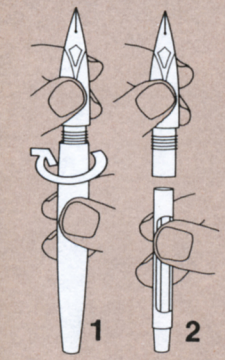

Pull off cap
FOUNTAIN PEN
Skríp® Cartridge Fill

Ink Cartridge
SHEAFFER

Slim Ink Cartridge®
SHEAFFER

Pull off cap
FOUNTAIN PEN
Converter Fill

MECHANICAL PENCIL

PENCIL
Eraser & Lead Storage

DESK SET

SHEAFFER®

Congratulations! You now own one of the world's finest writing instruments.

Every SHEAFFER writing instrument features hand-crafted excellence and painstaking attention to detail and carries the famous "WHITE DOT™", the SHEAFFER symbol of quality and excellence for over 70 years. SHEAFFER EATON offers today's complete line of writing instruments in fountain pen, rolling micro-tip marker, ballpoint or mechanical pencil in a wide selection of elegant styles and finishes.

Pittsfield, Massachusetts • Ft. Madison, Iowa
Printed in U.S.A. **B728-4740-C**

SHEAFFER EATON **TEXTRON**

Sheaffer, Eaton Division of Textron Inc.

Pull off Cap ROLLING BALL/ MARKER

BALLPOINT Twist Mechanism

BALLPOINT Safeguard Clip Mechanism