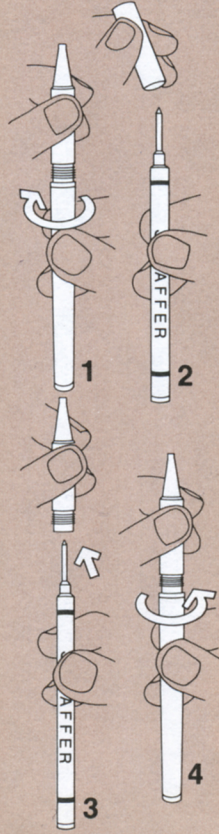

SHEAFFER writing instruments are precision crafted and should be handled with great care.

SHEAFFER®, the symbol of exclusive style and status for discriminating individuals.

WARRANTY

This SHEAFFER writing instrument is guaranteed against defects in material and workmanship for a period of one year from date of purchase. Any defect will, at SHEAFFER EATON'S option be repaired, or the instrument will be replaced by an instrument of equivalent value when returned post-paid to Repair Department, Sheaffer, Eaton, Fort Madison, Iowa 52627. This warranty gives you specific legal rights. You may also have other rights which vary from state to state.

Pittsfield, Massachusetts • Ft. Madison, Iowa
Printed in U.S.A. **B728-4740-C**

SHEAFFER EATON **TEXTRON**

Sheaffer, Eaton Division of Textron Inc.

Pull off Cap ROLLING BALL/ MARKER

BALLPOINT Twist Mechanism

BALLPOINT Safeguard Clip Mechanism