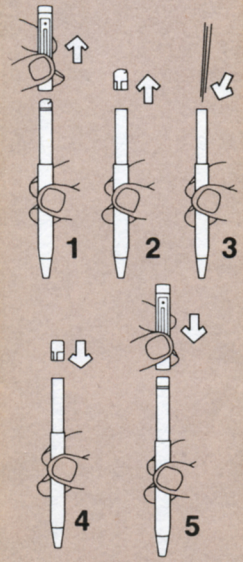

Pull off cap
FOUNTAIN PEN
Skríp® Cartridge Fill

Ink Cartridge
SHEAFFER

Slim Ink Cartridge®
SHEAFFER

Pull off cap
FOUNTAIN PEN
Converter Fill

MECHANICAL PENCIL

PENCIL
Eraser & Lead Storage

DESK SET

SHEAFFER®

Congratulations! You now own one of the world's finest writing instruments.

Every SHEAFFER writing instrument features hand-crafted excellence and painstaking attention to detail and carries the famous "WHITE DOT™", the SHEAFFER symbol of quality and excellence for over 70 years. SHEAFFER EATON offers today's complete line of writing instruments in fountain pen, rolling micro-tip marker, ballpoint or mechanical pencil in a wide selection of elegant styles and finishes.

Pittsfield, Massachusetts • Ft. Madison, Iowa
Printed in U.S.A. **B728-4740-C**

SHEAFFER EATON **TEXTRON**

Sheaffer, Eaton Division of Textron Inc.

Pull off Cap ROLLING BALL/ MARKER

BALLPOINT Twist Mechanism

BALLPOINT Safeguard Clip Mechanism