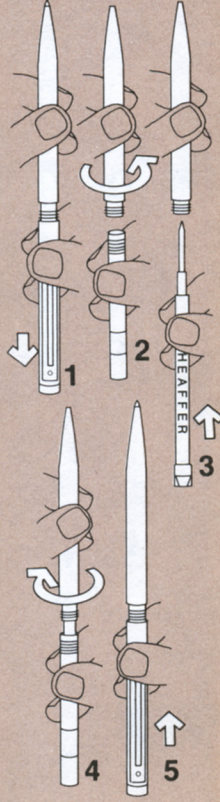

Congratulations! You now own one of the world's finest writing instruments.

Every SHEAFFER writing instrument features hand-crafted excellence and painstaking attention to detail and carries the famous "WHITE DOT™", the SHEAFFER symbol of quality and excellence for over 70 years. SHEAFFER EATON offers today's complete line of writing instruments in fountain pen, rolling micro-tip marker, ballpoint or mechanical pencil in a wide selection of elegant styles and finishes.

Pittsfield, Massachusetts • Ft. Madison, Iowa
Printed in U.S.A. **B728-4740-C**

SHEAFFER EATON **TEXTRON**

Sheaffer, Eaton Division of Textron Inc.

Pull off Cap ROLLING BALL/ MARKER

BALLPOINT Twist Mechanism

BALLPOINT Safeguard Clip Mechanism