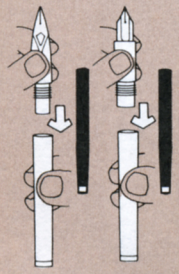

Pull off cap
FOUNTAIN PEN
Skríp® Cartridge Fill

Ink Cartridge
SHEAFFER

Slim Ink Cartridge®
SHEAFFER

Pull off cap
FOUNTAIN PEN
Converter Fill

MECHANICAL PENCIL

PENCIL
Eraser & Lead Storage

DESK SET

SHEAFFER®

Pittsfield, Massachusetts • Ft. Madison, Iowa
Printed in U.S.A. **B728-4740-C**

SHEAFFER EATON **TEXTRON**

Sheaffer, Eaton Division of Textron Inc.

Pull off Cap ROLLING BALL/ MARKER

BALLPOINT Twist Mechanism

BALLPOINT Safeguard Clip Mechanism